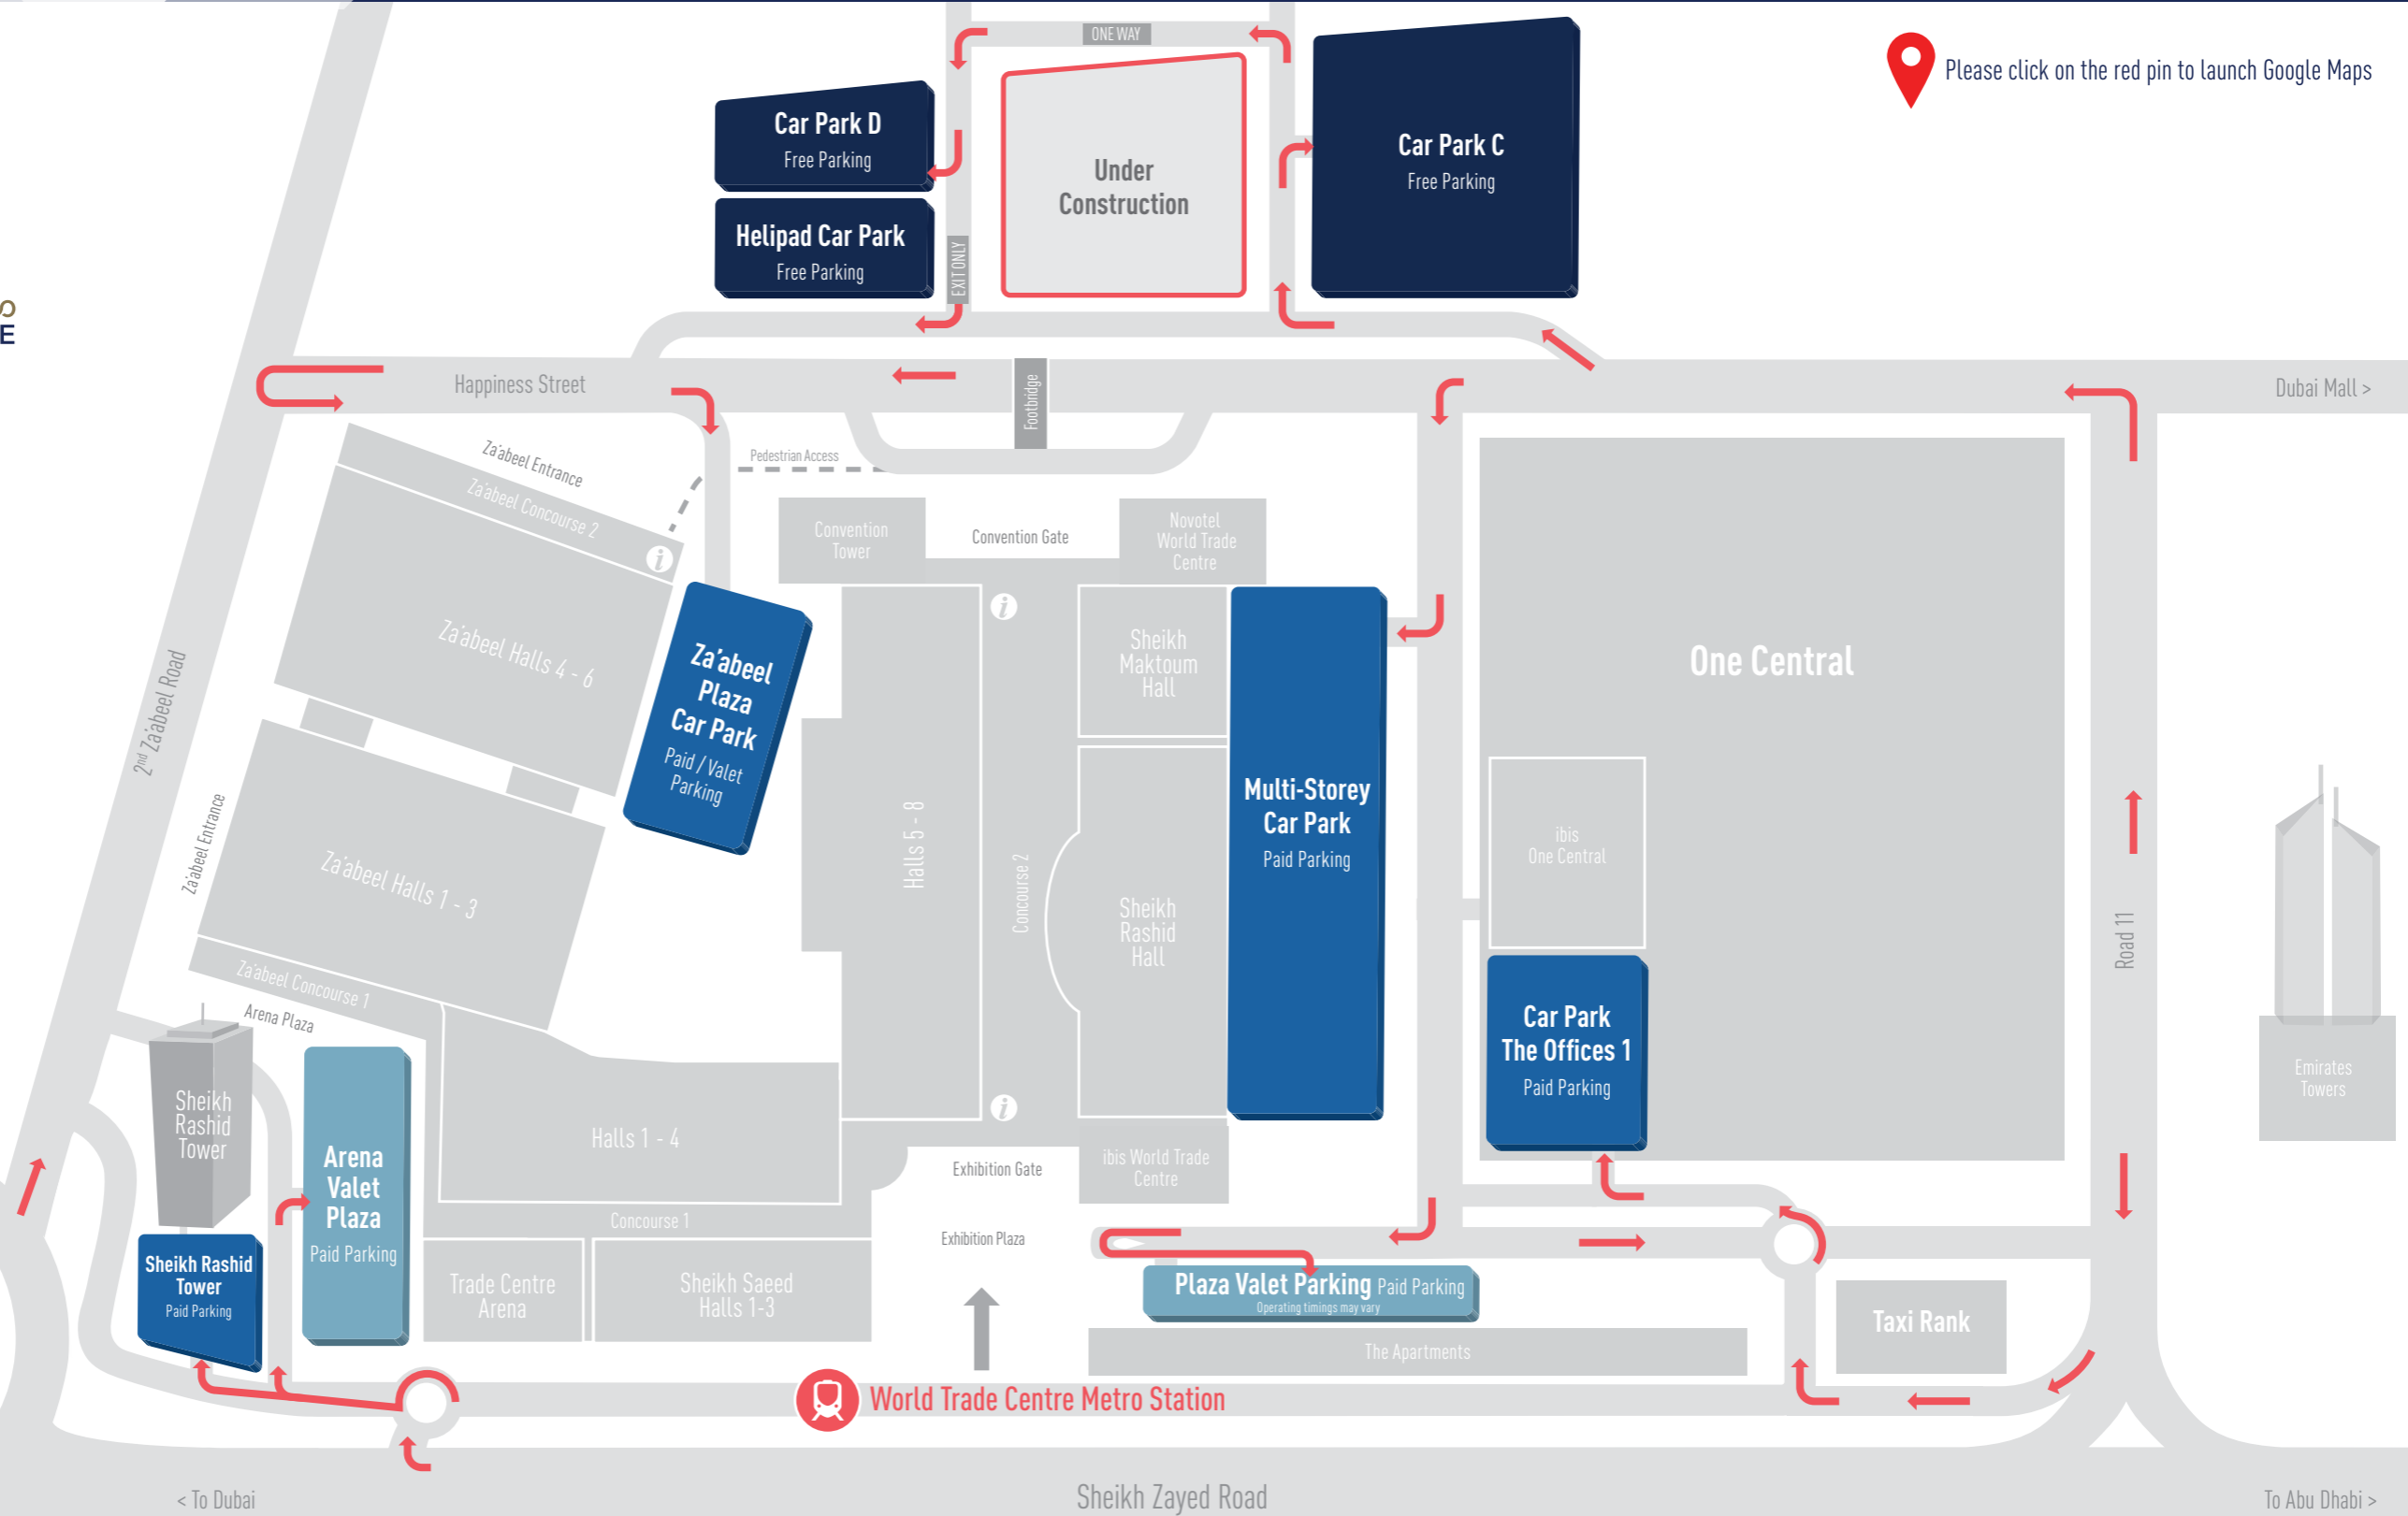

HOW TO REACH US

TAKE THE METRO

The easiest way to reach us is to take the Metro.
Park conveniently at the following locations and take a comfortable Metro ride to reach us.

From Public Parking

- Rashidiya Station **24 mins**
- Nakheel Harbour & Tower Station **32 mins**
- Etisalat Station **31 mins**
Change from Green line "Etisalat Metro Station" to Red line "Union Metro Station" to reach "World Trade Metro Station"

From Shopping Malls

- Dubai Mall Station **6 mins**
- Deira City Centre Station **13 mins**
- Mall of Emirates Station **18 mins**

Please check and comply with all parking Term and Conditions at the mall.

Please click on the red pin to launch Google Maps

Free Parking

Paid Parking

Valet Parking

For information on our venue accessibility and parking, please contact us on 04-3321000 or visit www.dwtc.com

Find us via Makani, download the app now.